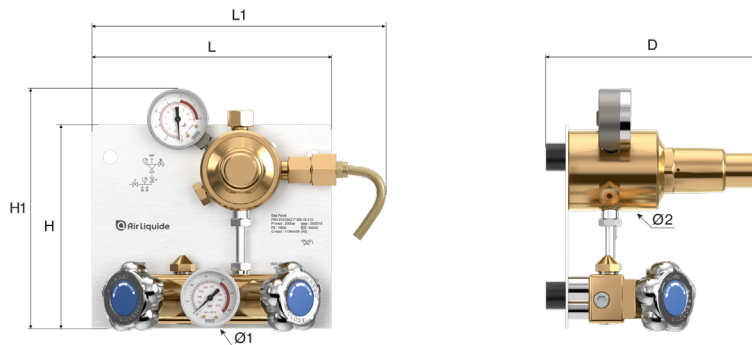

Domains of applications

Designed for implementation of:
etylen, metan, propan

Specifications

Maximal inlet pressure at 15°C 200 bar

Outlet Pressure 15 bar

Set pressure 24 bar

Intern / ekstern lekkasjerate $\leq 10^{-8}$ mbar.l / s., Driftstemperatur: -40 °C til +50 °C.

Materials

Panel	Utvidelse panel:
Frame	Rustfritt stål
	Poppet i messing PCTFE belagt, Body i messing, 316L rustfritt stål inntaksfilter, Membran i Hastel-
Regulator	loy® C276
	Rustfritt stål Ø 50 mm, Kobber
Pressure gauge	legering mekanisme
Relief valve	Brass kobles, FPM

Operating instructions

OP 310 - ECOGAZ

Connection

Inlet connection: 2 innløpsåpninger + 2 andre som Options o 16 x 1,336 SI hunn
Outlet connection: En utløpsport + en port for å samle opp renses G 3/8 BSPP hunn

Spare parts

Product Number		Long designation
178212	16188	BLOCK VALVE PURGE for Change Overs and Gas Panels
	17129	O-RING in EPDM R6 7,2x1,9 mm EP851 (set of 10)
	17141	FLAT SEAL in PTFCE 14,5x10x2 for outlet port G3/8
	18539	Pressure Gauge 0-315 Bar Ø 50mm Back entry Brass-Cr - Body S.Steel
	18551	Pressure Gauge 0-25 Bar Ø 50mm Back entry G1/4 for ECOGAZ Brass - Body S.Steel
	19329	Blind Plug for orifice Ø16x1,336 SI Brass